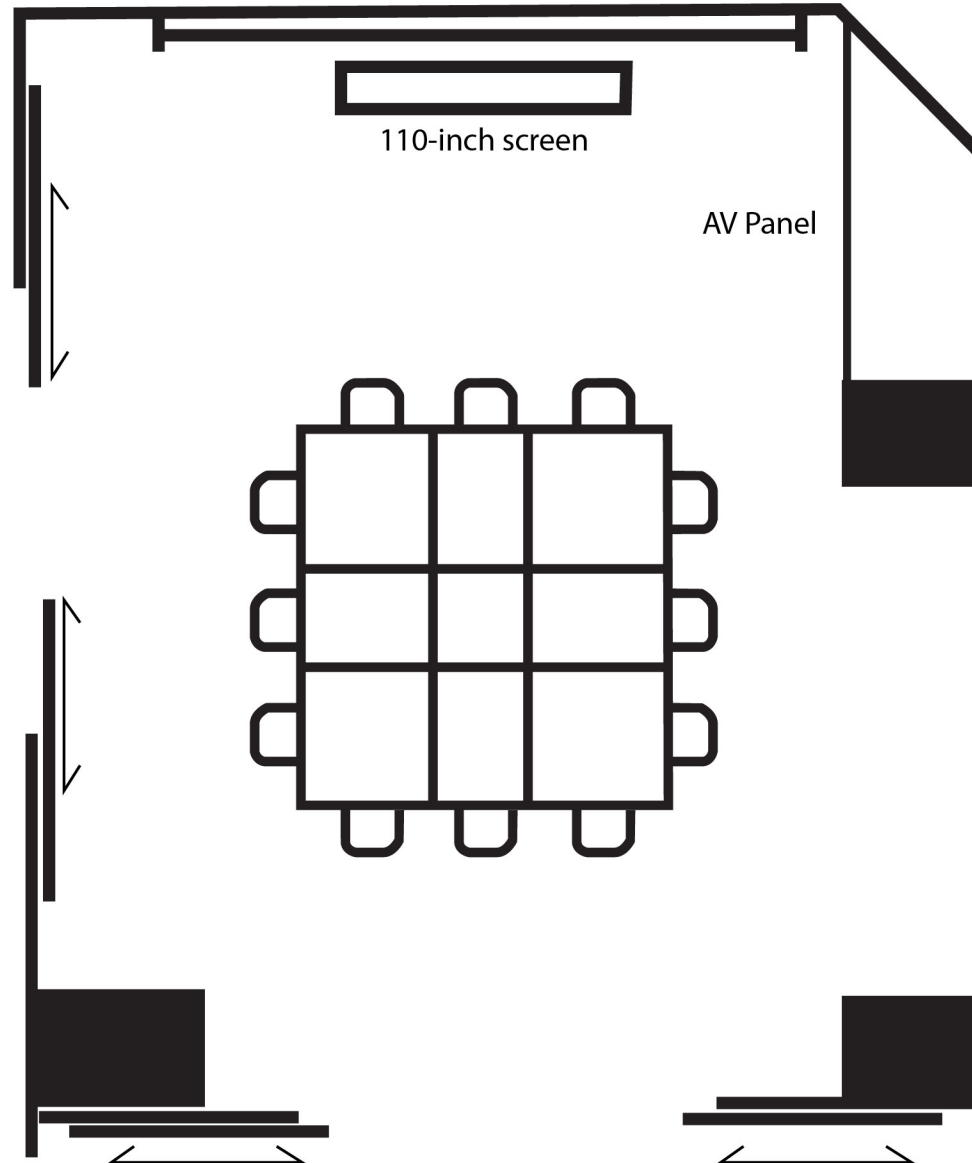

PDR1 FLOOR PLAN

SAVVY

Size: 70m²
Capacity: 24 pax

Sliding door

PDR2 FLOOR PLAN

SAVVY

Size: 97m²
Capacity: 48 pax

Sliding door