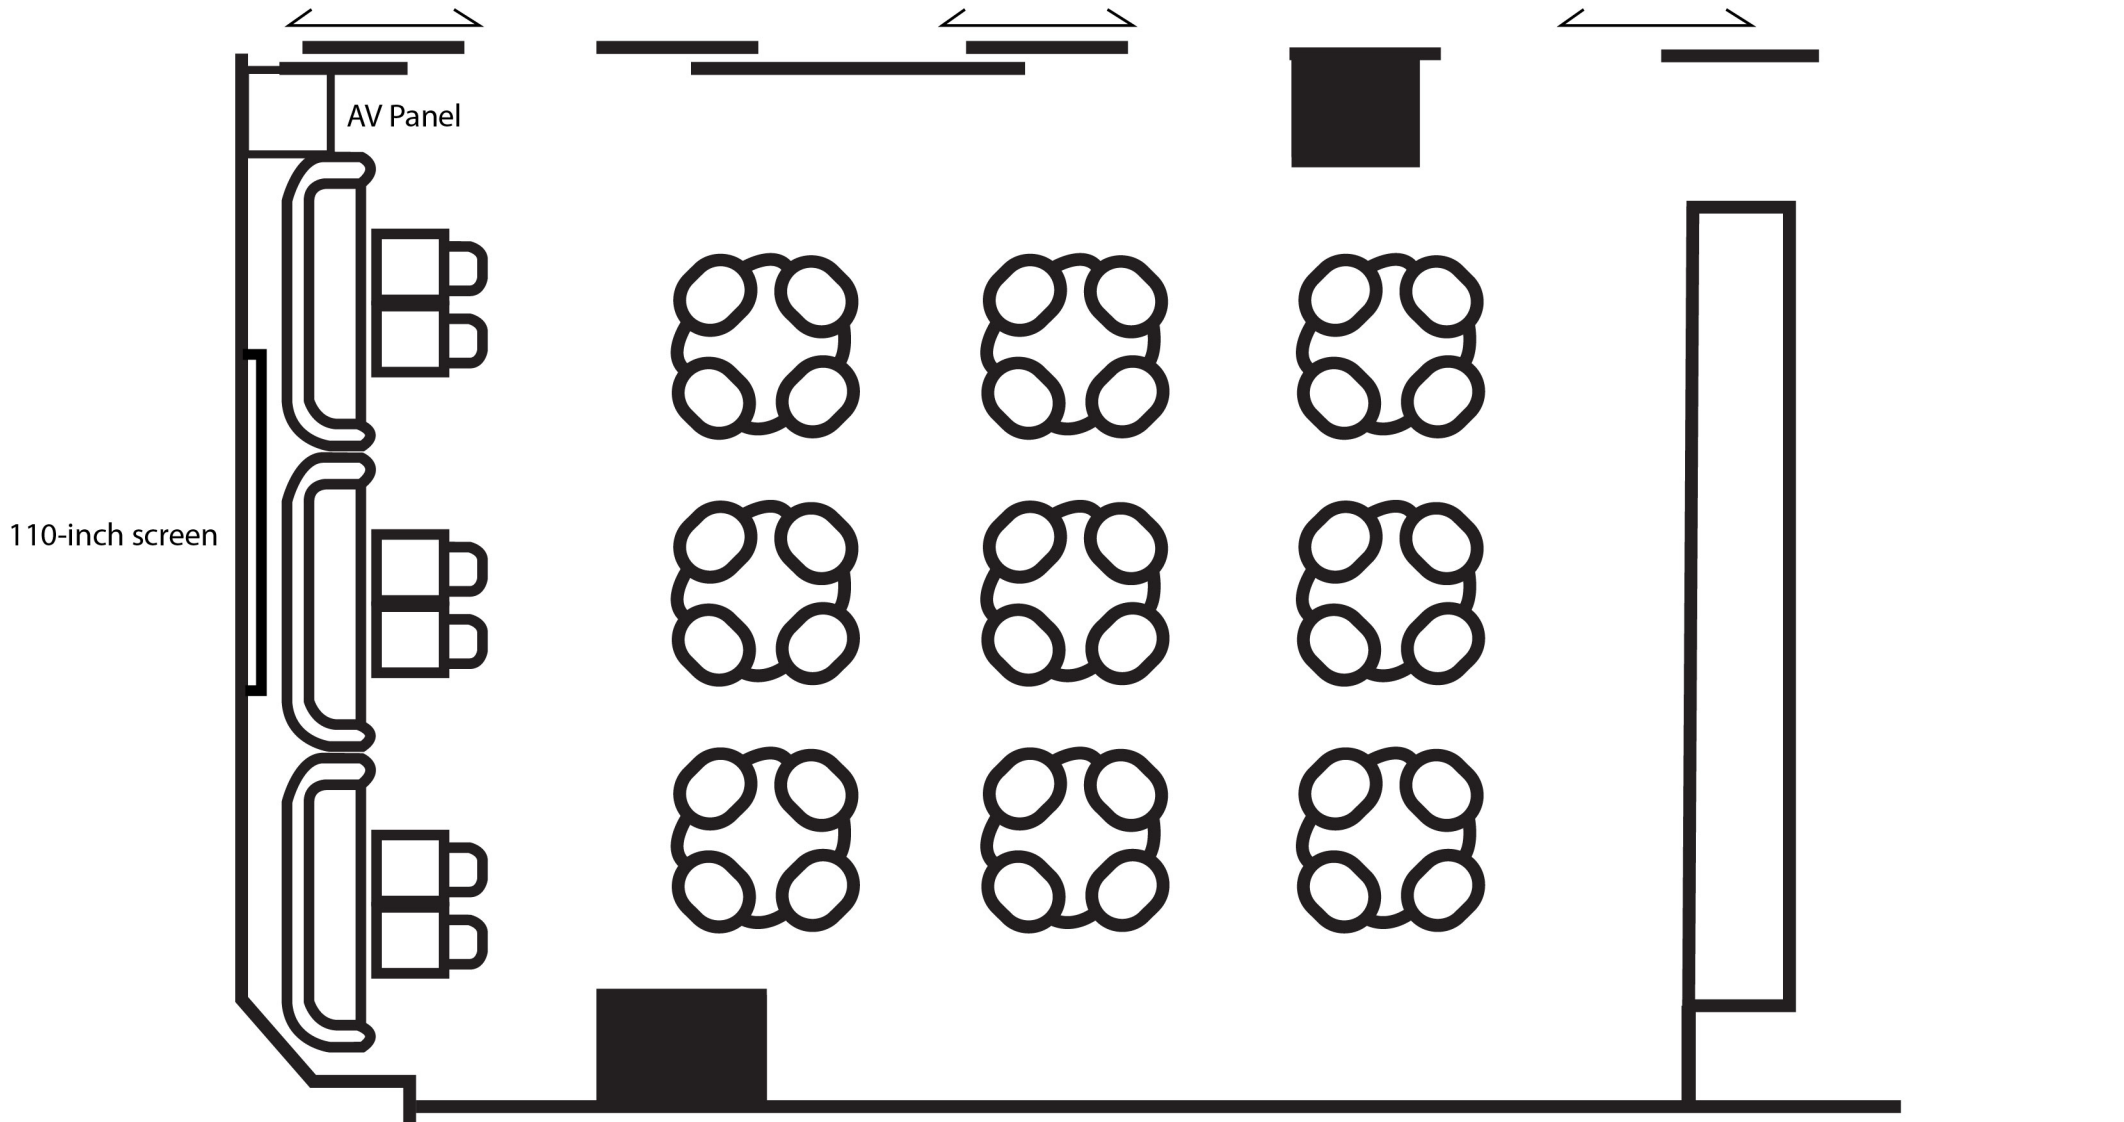

PDR1 FLOOR PLAN

SAVVY

Size: 70m²
Capacity: 24 pax

Sliding door

PDR2 FLOOR PLAN

SAVVY

Size: 97m²
Capacity: 48 pax

Sliding door